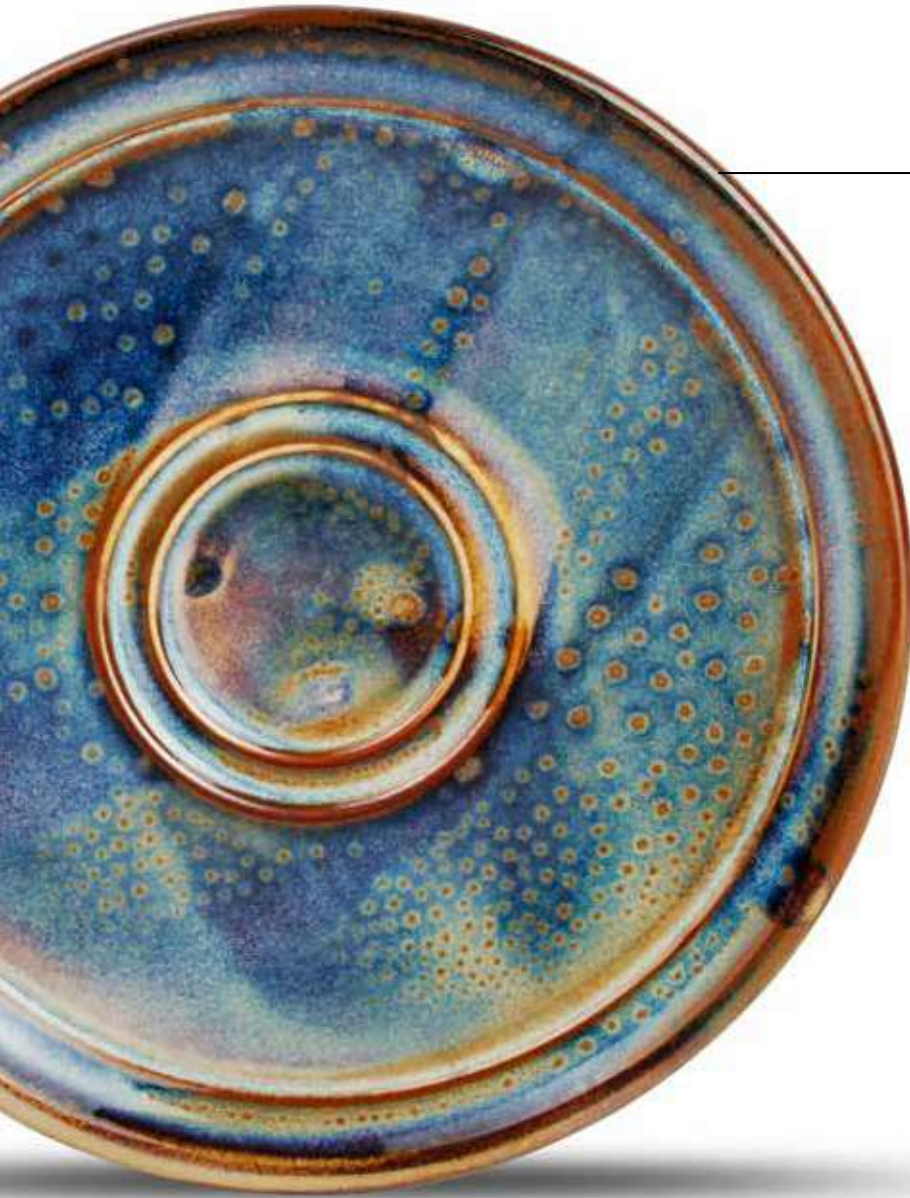

Universal saucer

The universal design ensures that the saucer fits perfectly with the following items: bowl/mocha cup 6,5cl, mocha cup 9cl, cup 19cl, cup 28cl and mug 28cl.

The universal saucer is currently available for ranges: Curvo, Dune Blue, Dune Pink, Escura, Nova, Grey Ceres, Black Ceres, Usko and Volta. Mix and match as you wish.