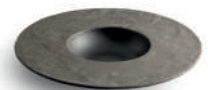

in case of chipping. The plates and bowls are finished with a matte or glossy enamel. Combine the different colours and shapes to achieve the best results.

Livelli by

Combine different
colours and shapes
to achieve the
best results.

LIVELLI Plate white
783003 • 16cm

LIVELLI Plate white
783004 • 21cm

LIVELLI Plate white
783005 • 26cm

LIVELLI Plate white
783006 • 29cm

LIVELLI Plate black
781060 • 16cm

LIVELLI Plate black
781061 • 21cm

LIVELLI Plate black
781062 • 26cm

LIVELLI Plate black
781063 • 29cm

LIVELLI Deep plate black
781067 • 24 x H6cm

LIVELLI Serving plate black
781068 • 33cm

LIVELLI Deep plate black
781064 • 20/9 x H2,5cm

LIVELLI Deep plate black
781065 • 28,5/12,5 x H3,5cm