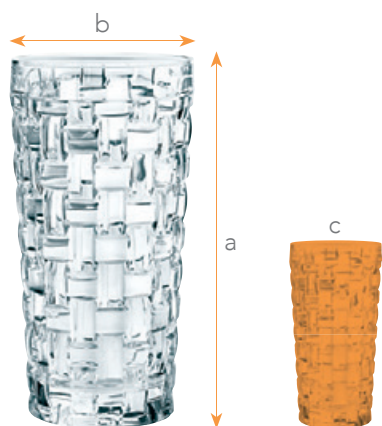

# SIZE CHART - GLASSWARE

**TUMBLERS**  
 a - Height  
 b - Largest Ø  
 c - Capacity

**KRUG**  
 a - Height  
 b - Largest Ø  
 c - Capacity

**BOWLS,  
 PLATES**  
 a - Height  
 b - Largest Ø

**PLATES**  
 a - Height  
 b - Length  
 c - Width