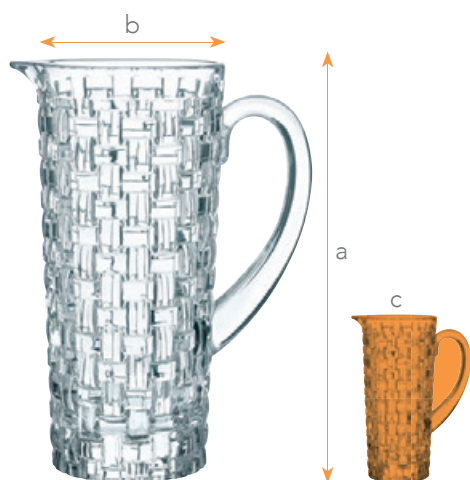

# SIZE CHART - GLASSWARE

**TUMBLERS**  
 a - Height  
 b - Largest Ø  
 c - Capacity

**KRUG**  
 a - Height  
 b - Largest Ø  
 c - Capacity

**BOWLS,  
 PLATES**  
 a - Height  
 b - Largest Ø

**PLATES**  
 a - Height  
 b - Length  
 c - Width